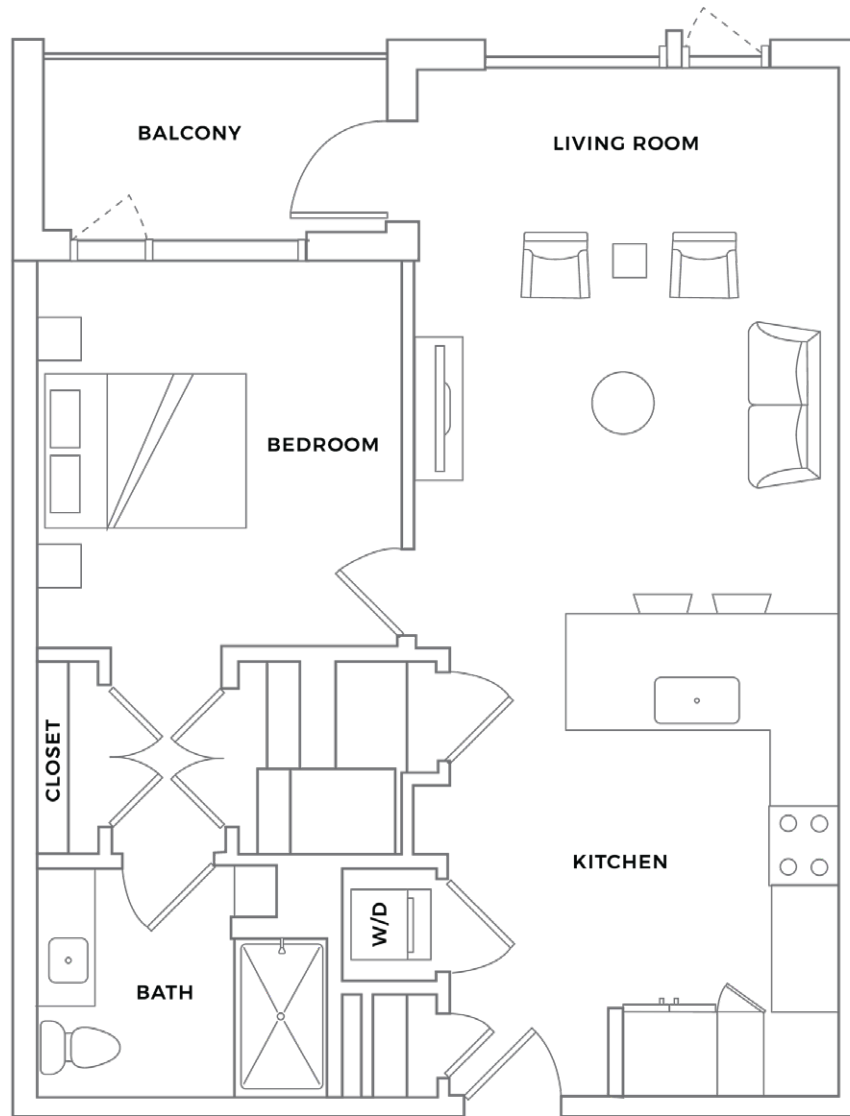

PEACE
RALEIGH APARTMENTS

WILMINGTON

800-870 SF

1 Bedroom

1 Bath

417 WEST PEACE STREET
RALEIGH, NC 27603

peaceraleighapartments.com

Information is believed to be accurate, but not warranted. Specifications, pricing and availability are subject to change without notice. See agent for details. Artist's renderings and floorplans are approximate only and are not meant to be exact depictions of the unit. Drawings are not to scale. Your selected floorplan may vary from this illustration due to design configuration and architectural styling. Not all features are available in every apartment. All square footages are approximate.