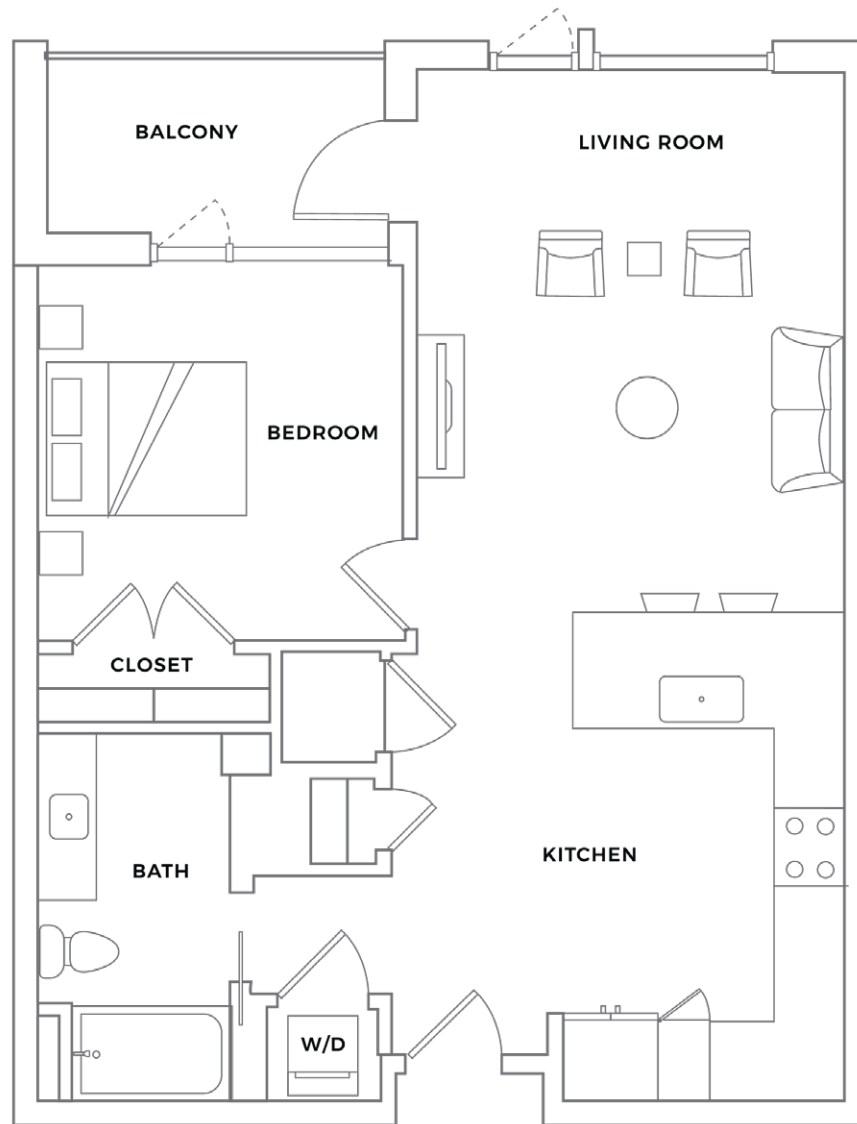

PEACE
RALEIGH APARTMENTS

SALISBURY

790-810 SF

1 Bedroom

1 Bath

417 WEST PEACE STREET
RALEIGH, NC 27603

peaceraleighapartments.com

Information is believed to be accurate, but not warranted. Specifications, pricing and availability are subject to change without notice. See agent for details. Artist's renderings and floorplans are approximate only and are not meant to be exact depictions of the unit. Drawings are not to scale. Your selected floorplan may vary from this illustration due to design configuration and architectural styling. Not all features are available in every apartment. All square footages are approximate.