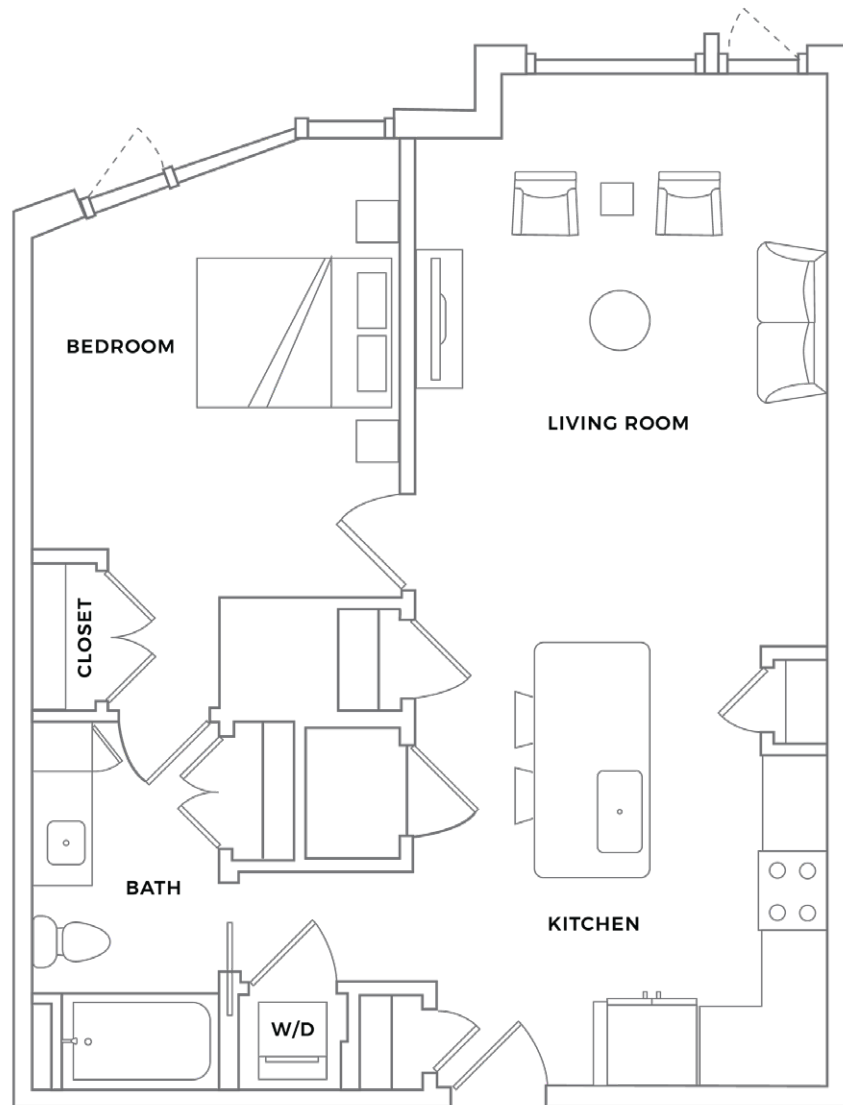

PEACE
RALEIGH APARTMENTS

GLENWOOD

805-825 SF

1 Bedroom

1 Bath

417 WEST PEACE STREET
RALEIGH, NC 27603

peaceraleighapartments.com

Information is believed to be accurate, but not warranted. Specifications, pricing and availability are subject to change without notice. See agent for details. Artist's renderings and floorplans are approximate only and are not meant to be exact depictions of the unit. Drawings are not to scale. Your selected floorplan may vary from this illustration due to design configuration and architectural styling. Not all features are available in every apartment. All square footages are approximate.