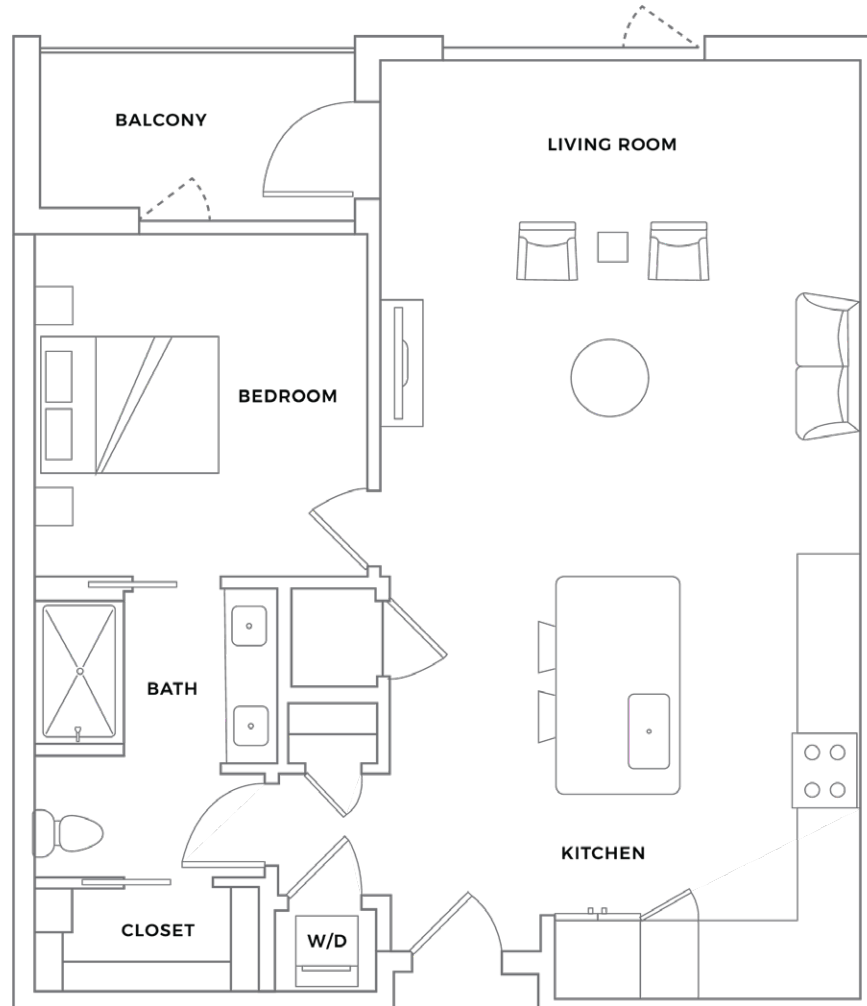

PEACE
RALEIGH APARTMENTS

SEABOARD

900-915 SF

1 Bedroom

1 Bath

417 WEST PEACE STREET
RALEIGH, NC 27603

peaceraleighapartments.com

Information is believed to be accurate, but not warranted. Specifications, pricing and availability are subject to change without notice. See agent for details. Artist's renderings and floorplans are approximate only and are not meant to be exact depictions of the unit. Drawings are not to scale. Your selected floorplan may vary from this illustration due to design configuration and architectural styling. Not all features are available in every apartment. All square footages are approximate.