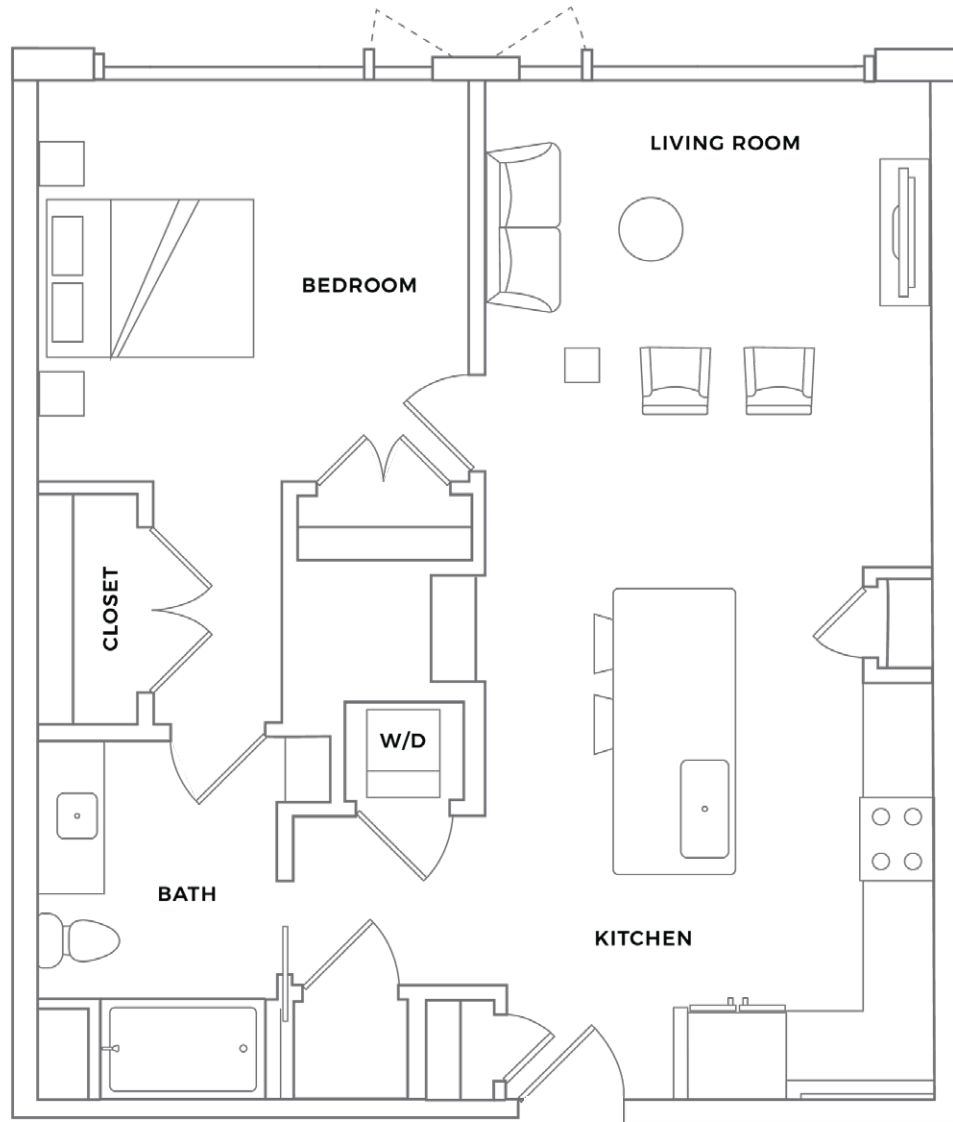

# BLOUNT

825-865 SF

1 Bedroom

1 Bath

417 WEST PEACE STREET  
RALEIGH, NC 27603

[peaceraleighapartments.com](http://peaceraleighapartments.com)

Information is believed to be accurate, but not warranted. Specifications, pricing and availability are subject to change without notice. See agent for details. Artist's renderings and floorplans are approximate only and are not meant to be exact depictions of the unit. Drawings are not to scale. Your selected floorplan may vary from this illustration due to design configuration and architectural styling. Not all features are available in every apartment. All square footages are approximate.