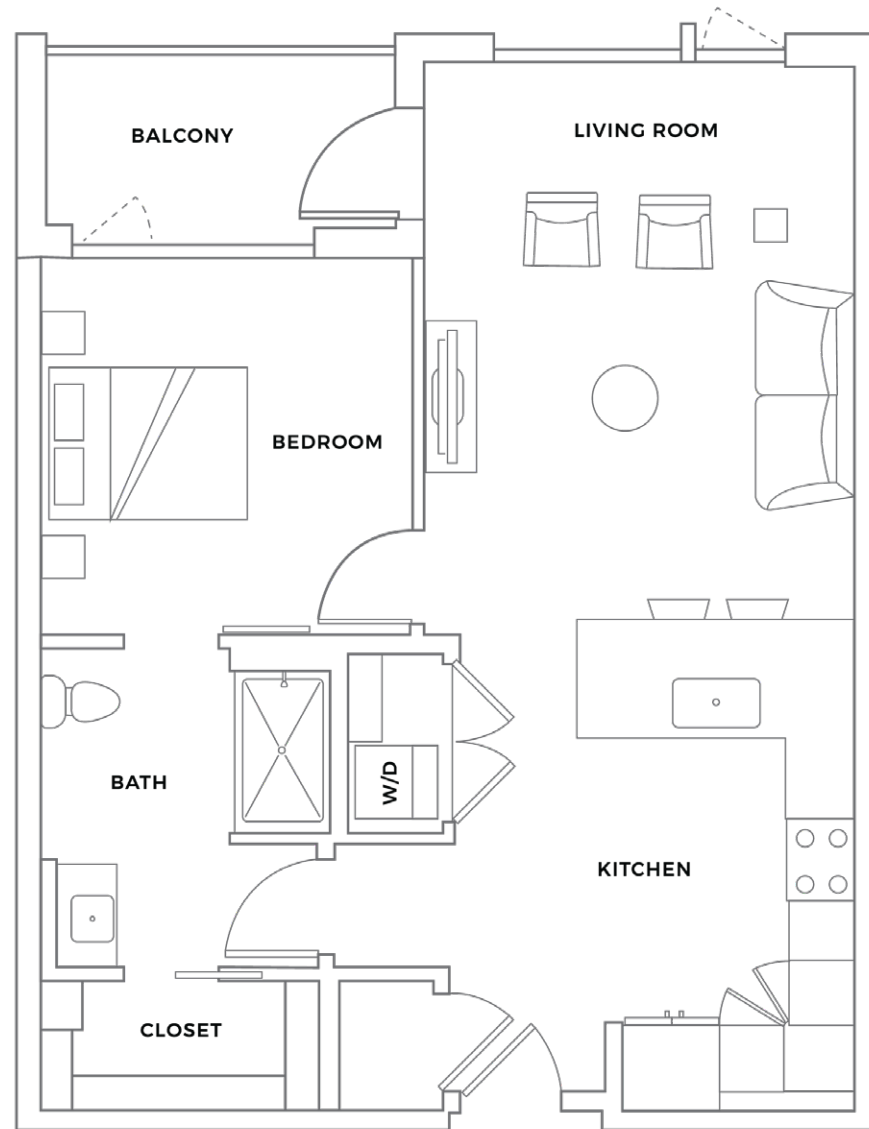

## HINSDALE

800 SF

1 Bedroom

1 Bath

417 WEST PEACE STREET  
RALEIGH, NC 27603

[peaceraleighapartments.com](http://peaceraleighapartments.com)

Information is believed to be accurate, but not warranted. Specifications, pricing and availability are subject to change without notice. See agent for details. Artist's renderings and floorplans are approximate only and are not meant to be exact depictions of the unit. Drawings are not to scale. Your selected floorplan may vary from this illustration due to design configuration and architectural styling. Not all features are available in every apartment. All square footages are approximate.