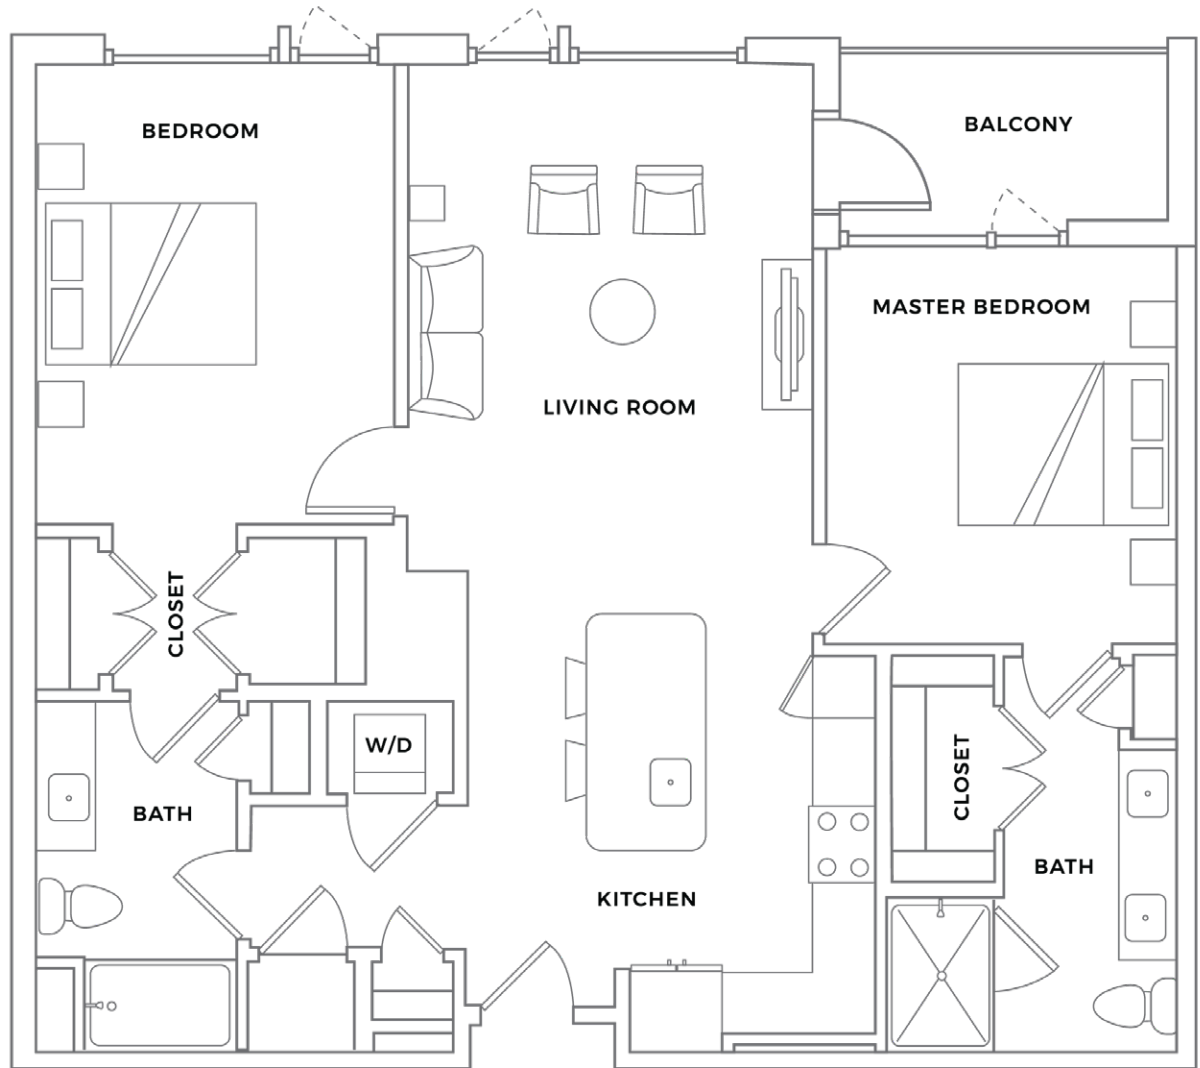

WILLS FOREST

1,190-1,195 SF

2 Bedroom

2 Bath

417 WEST PEACE STREET
RALEIGH, NC 27603

peaceraleighapartments.com

Information is believed to be accurate, but not warranted. Specifications, pricing and availability are subject to change without notice. See agent for details. Artist's renderings and floorplans are approximate only and are not meant to be exact depictions of the unit. Drawings are not to scale. Your selected floorplan may vary from this illustration due to design configuration and architectural styling. Not all features are available in every apartment. All square footages are approximate.