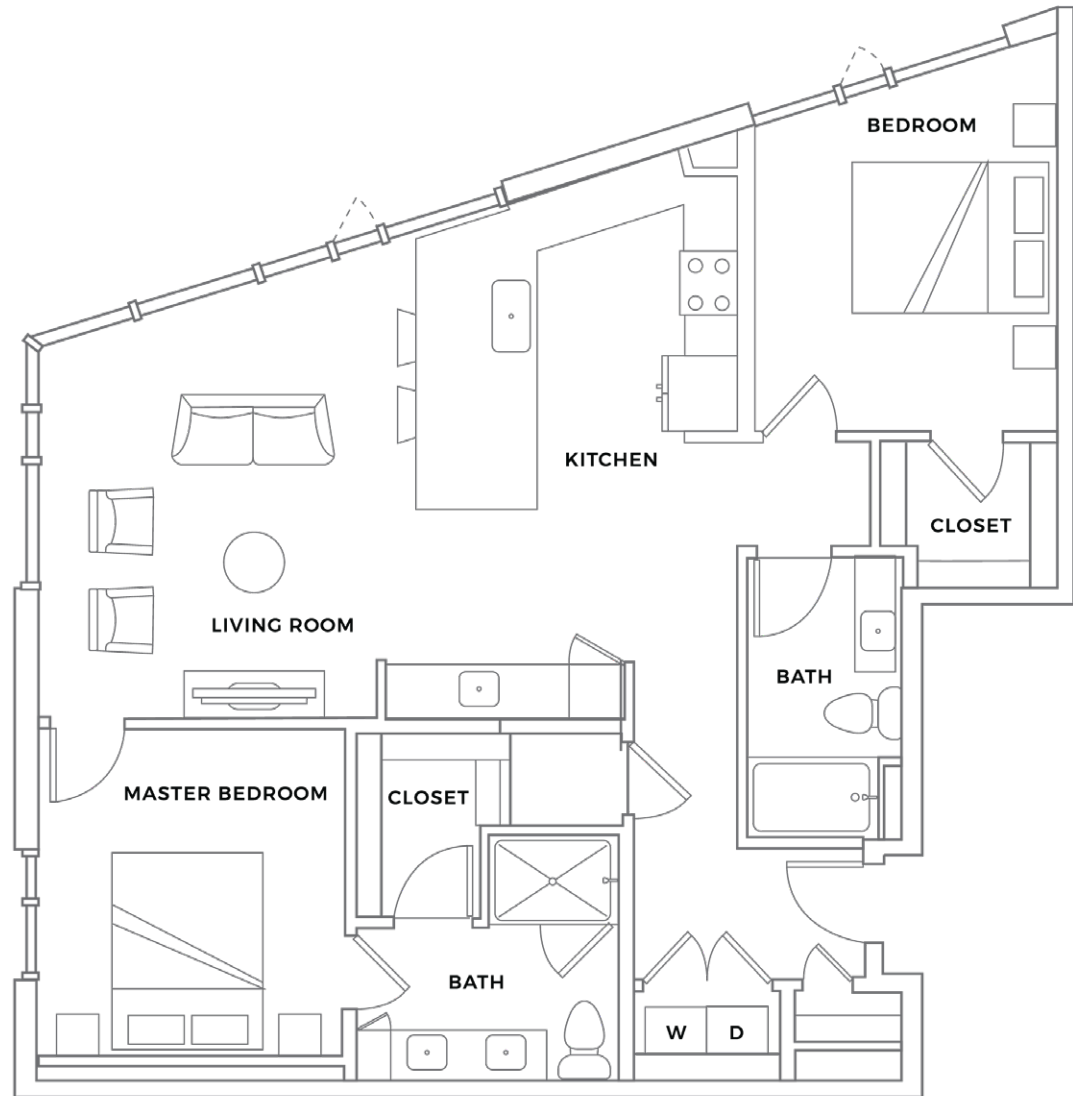

PEACE
RALEIGH APARTMENTS

DEVEREUX MEADOWS

1,280 SF

2 Bedroom

2 Bath

417 WEST PEACE STREET
RALEIGH, NC 27603

peaceraleighapartments.com

Information is believed to be accurate, but not warranted. Specifications, pricing and availability are subject to change without notice. See agent for details. Artist's renderings and floorplans are approximate only and are not meant to be exact depictions of the unit. Drawings are not to scale. Your selected floorplan may vary from this illustration due to design configuration and architectural styling. Not all features are available in every apartment. All square footages are approximate.