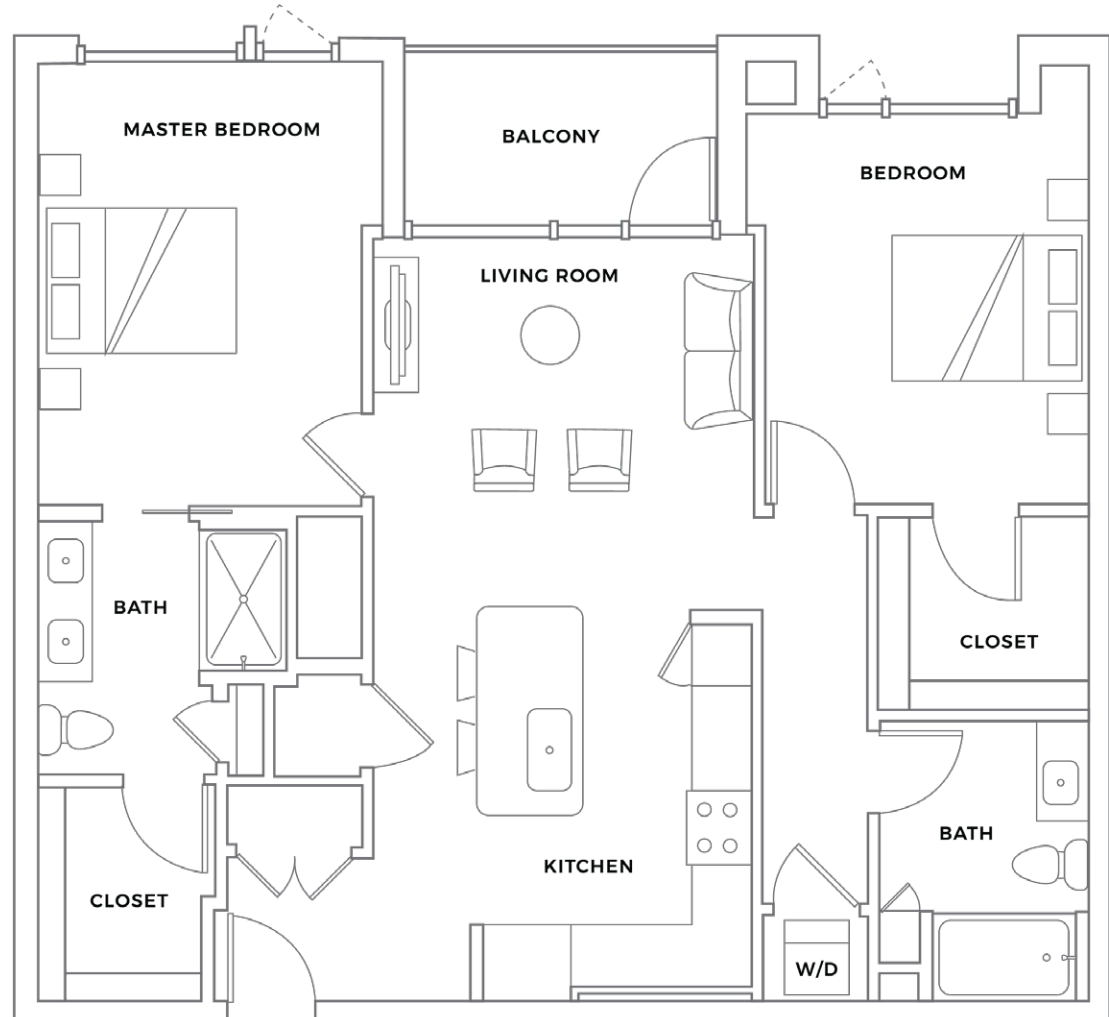

# JOEL LANE

1,145-1,170 SF

2 Bedroom

2 Bath

417 WEST PEACE STREET  
RALEIGH, NC 27603

[peaceraleighapartments.com](http://peaceraleighapartments.com)

Information is believed to be accurate, but not warranted. Specifications, pricing and availability are subject to change without notice. See agent for details. Artist's renderings and floorplans are approximate only and are not meant to be exact depictions of the unit. Drawings are not to scale. Your selected floorplan may vary from this illustration due to design configuration and architectural styling. Not all features are available in every apartment. All square footages are approximate.