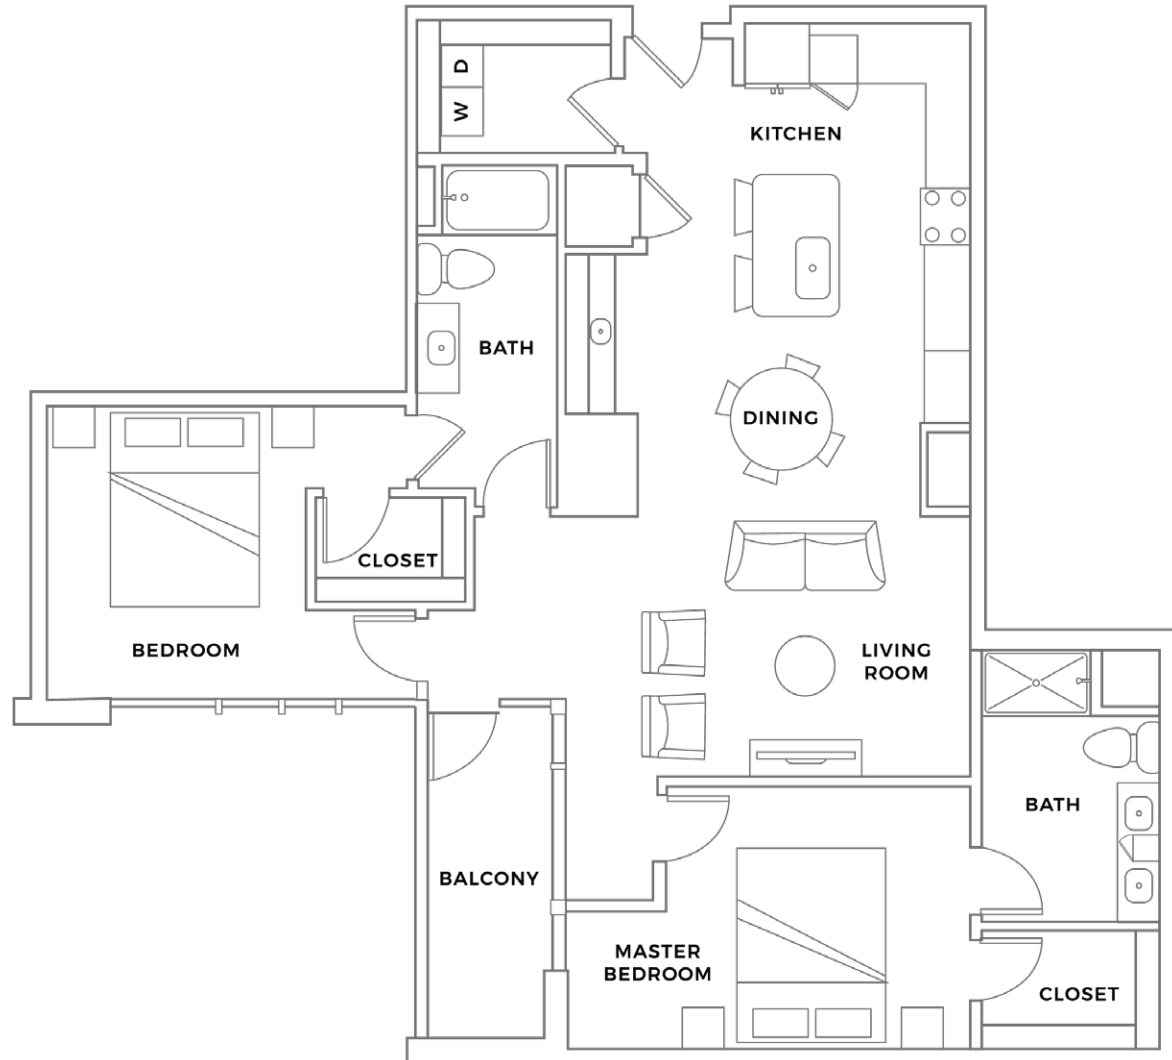

PEACE
RALEIGH APARTMENTS

HECK ANDREWS

1,440-1,465 SF

2 Bedroom

2 Bath

417 WEST PEACE STREET
RALEIGH, NC 27603

peaceraleighapartments.com

Information is believed to be accurate, but not warranted. Specifications, pricing and availability are subject to change without notice. See agent for details. Artist's renderings and floorplans are approximate only and are not meant to be exact depictions of the unit. Drawings are not to scale. Your selected floorplan may vary from this illustration due to design configuration and architectural styling. Not all features are available in every apartment. All square footages are approximate.