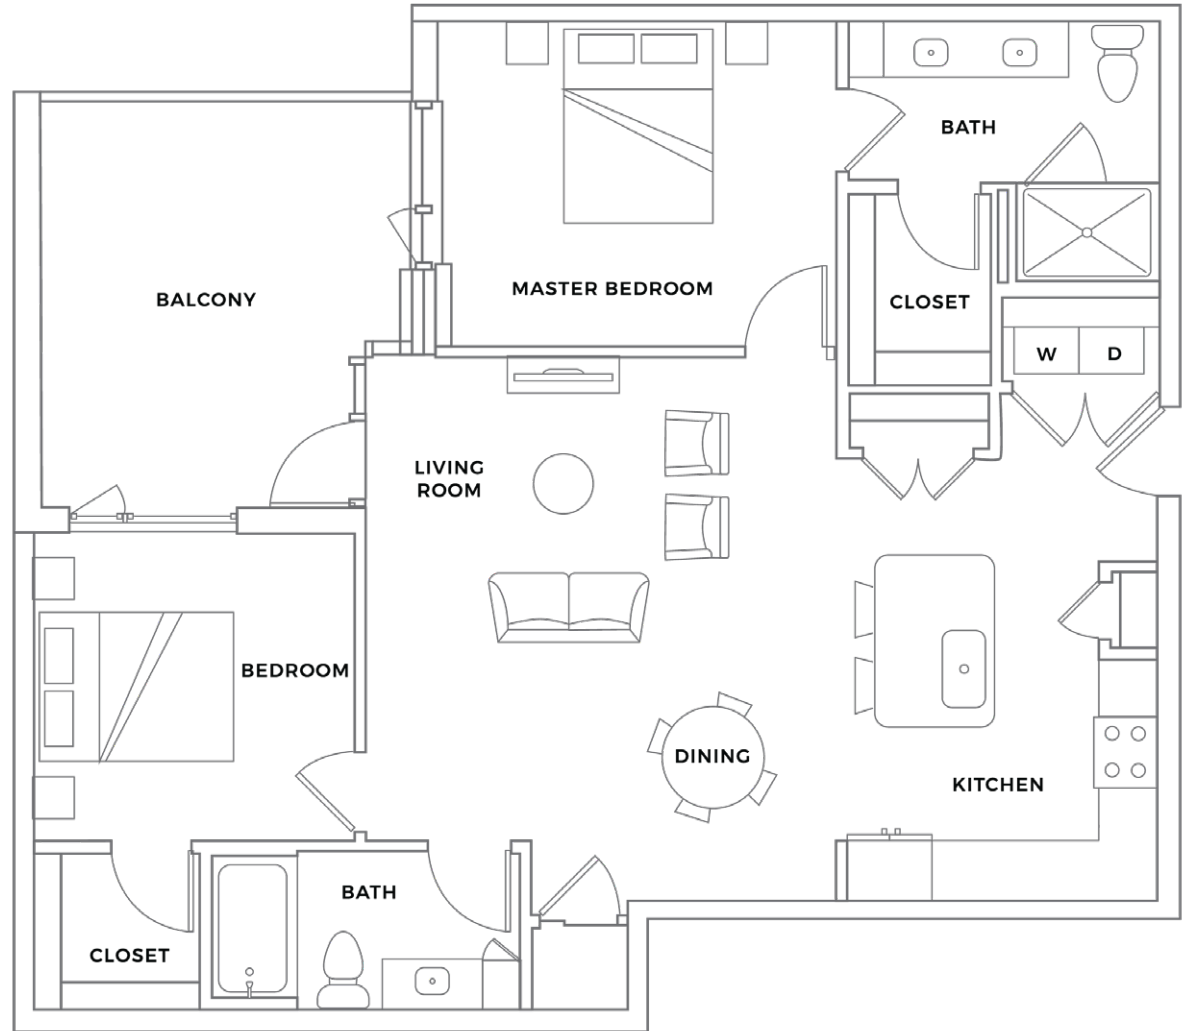

PEACE
RALEIGH APARTMENTS

ABEL ALLEY

1,170 SF

2 Bedroom

2 Bath

417 WEST PEACE STREET
RALEIGH, NC 27603

peaceraleighapartments.com

Information is believed to be accurate, but not warranted. Specifications, pricing and availability are subject to change without notice. See agent for details. Artist's renderings and floorplans are approximate only and are not meant to be exact depictions of the unit. Drawings are not to scale. Your selected floorplan may vary from this illustration due to design configuration and architectural styling. Not all features are available in every apartment. All square footages are approximate.