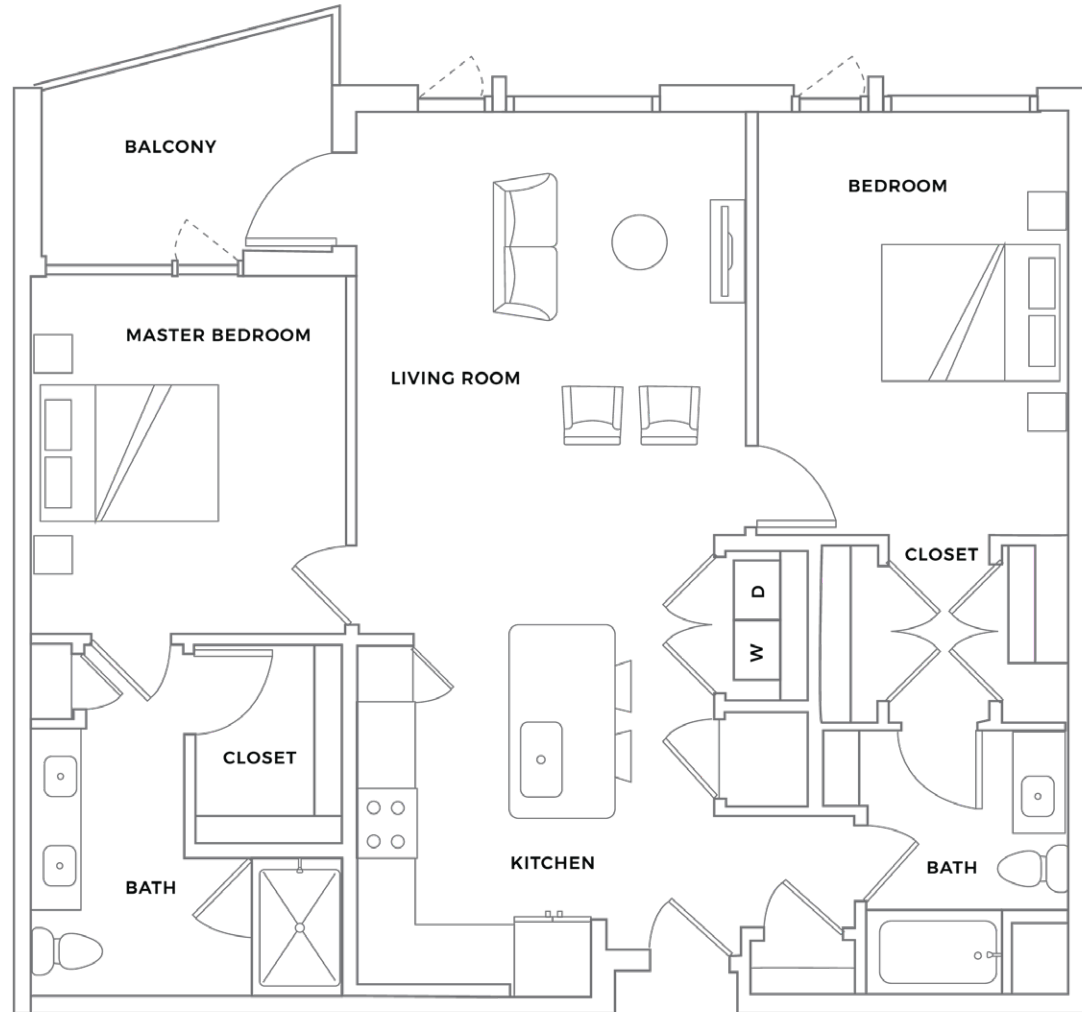

PEACE
RALEIGH APARTMENTS

VALLEY VIEW

1,215-1,220 SF

2 Bedroom

2 Bath

417 WEST PEACE STREET
RALEIGH, NC 27603

peaceraleighapartments.com

Information is believed to be accurate, but not warranted. Specifications, pricing and availability are subject to change without notice. See agent for details. Artist's renderings and floorplans are approximate only and are not meant to be exact depictions of the unit. Drawings are not to scale. Your selected floorplan may vary from this illustration due to design configuration and architectural styling. Not all features are available in every apartment. All square footages are approximate.