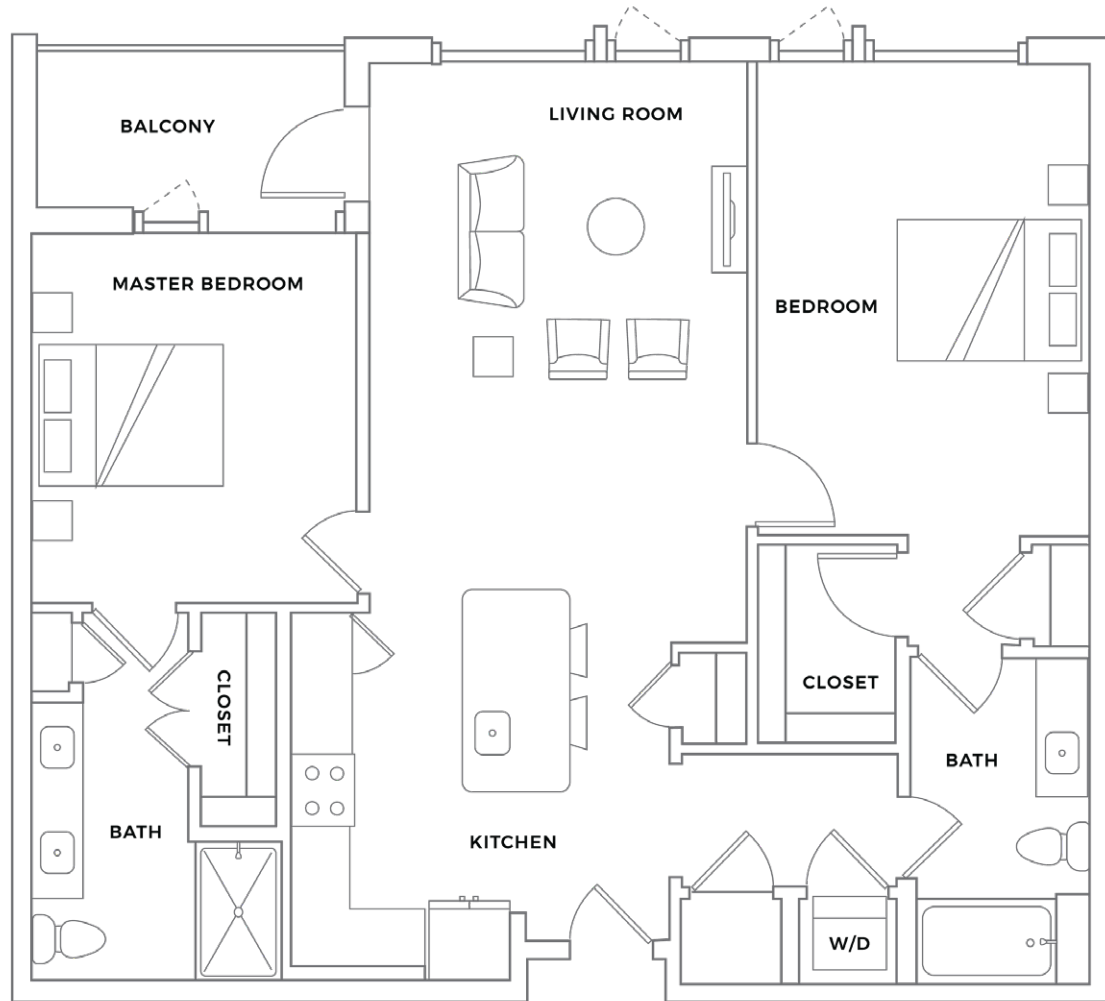

PEACE
RALEIGH APARTMENTS

FOREST PARK

1,190-1,195 SF

2 Bedroom

2 Bath

417 WEST PEACE STREET
RALEIGH, NC 27603

peaceraleighapartments.com

Information is believed to be accurate, but not warranted. Specifications, pricing and availability are subject to change without notice. See agent for details. Artist's renderings and floorplans are approximate only and are not meant to be exact depictions of the unit. Drawings are not to scale. Your selected floorplan may vary from this illustration due to design configuration and architectural styling. Not all features are available in every apartment. All square footages are approximate.