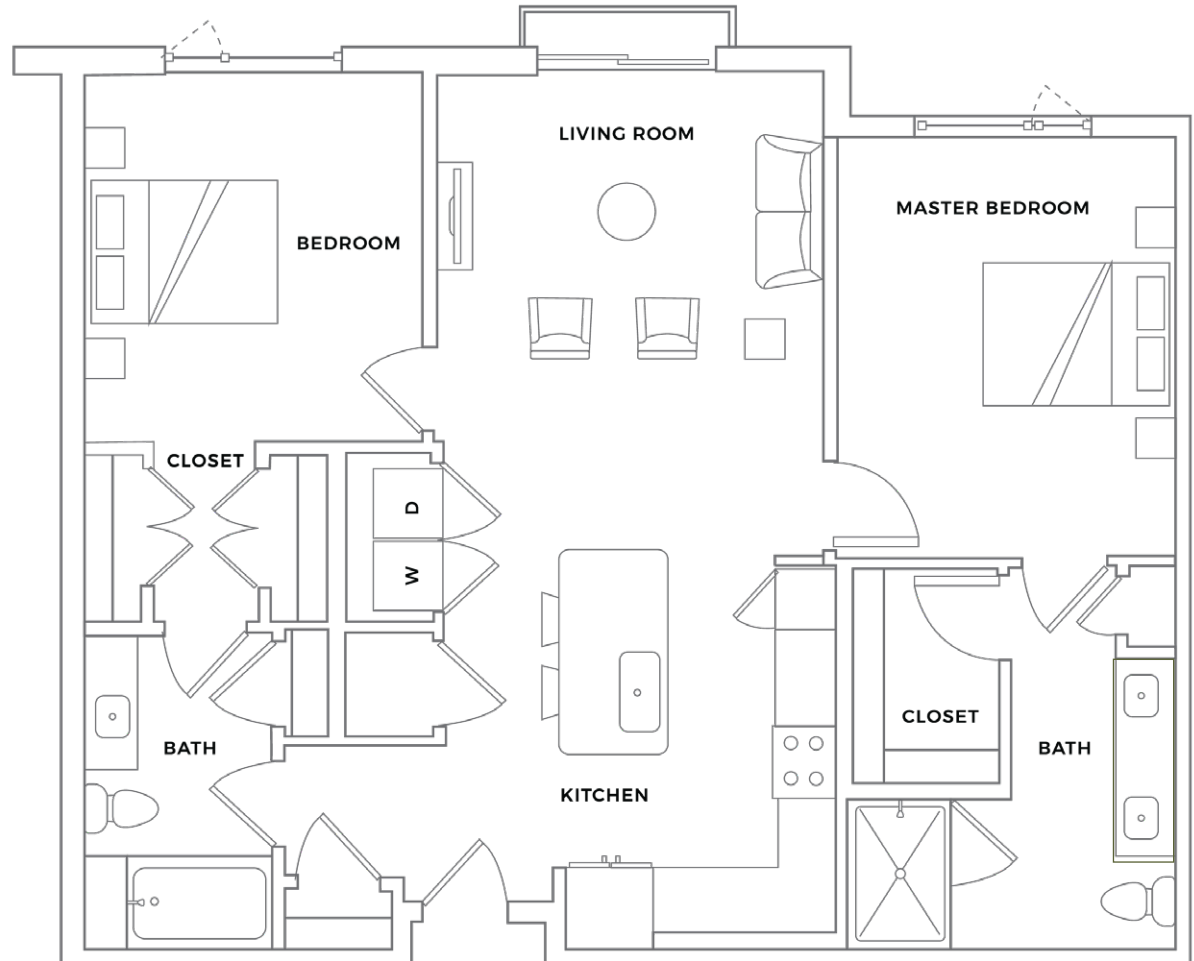

PEACE
RALEIGH APARTMENTS

FRED FLETCHER

1,140-1,155 SF

2 Bedroom

2 Bath

417 WEST PEACE STREET
RALEIGH, NC 27603

peaceraleighapartments.com

Information is believed to be accurate, but not warranted. Specifications, pricing and availability are subject to change without notice. See agent for details. Artist's renderings and floorplans are approximate only and are not meant to be exact depictions of the unit. Drawings are not to scale. Your selected floorplan may vary from this illustration due to design configuration and architectural styling. Not all features are available in every apartment. All square footages are approximate.