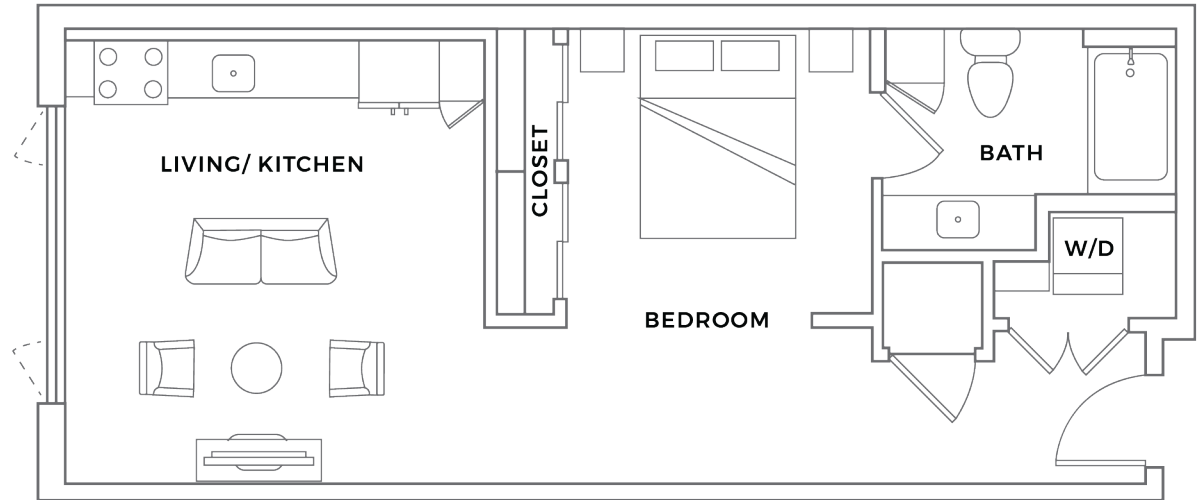

**PEACE**  
RALEIGH APARTMENTS

**PELL**

**615 SF**

**Studio**

**1 Bath**

**417 WEST PEACE STREET  
RALEIGH, NC 27603**

**[peaceraleighapartments.com](http://peaceraleighapartments.com)**

Information is believed to be accurate, but not warranted. Specifications, pricing and availability are subject to change without notice. See agent for details. Artist's renderings and floorplans are approximate only and are not meant to be exact depictions of the unit. Drawings are not to scale. Your selected floorplan may vary from this illustration due to design configuration and architectural styling. Not all features are available in every apartment. All square footages are approximate.