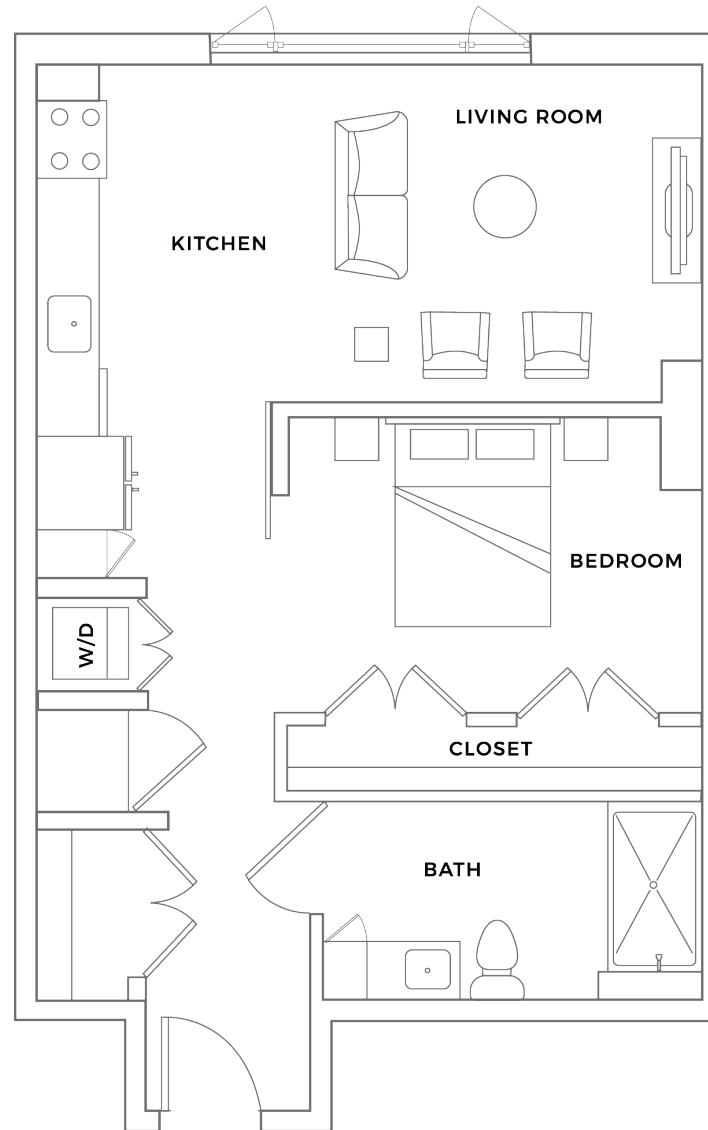

PEACE
RALEIGH APARTMENTS

CLARK

650-675 SF

1 Bedroom

1 Bath

417 WEST PEACE STREET
RALEIGH, NC 27603

peaceraleighapartments.com

Information is believed to be accurate, but not warranted. Specifications, pricing and availability are subject to change without notice. See agent for details. Artist's renderings and floorplans are approximate only and are not meant to be exact depictions of the unit. Drawings are not to scale. Your selected floorplan may vary from this illustration due to design configuration and architectural styling. Not all features are available in every apartment. All square footages are approximate.