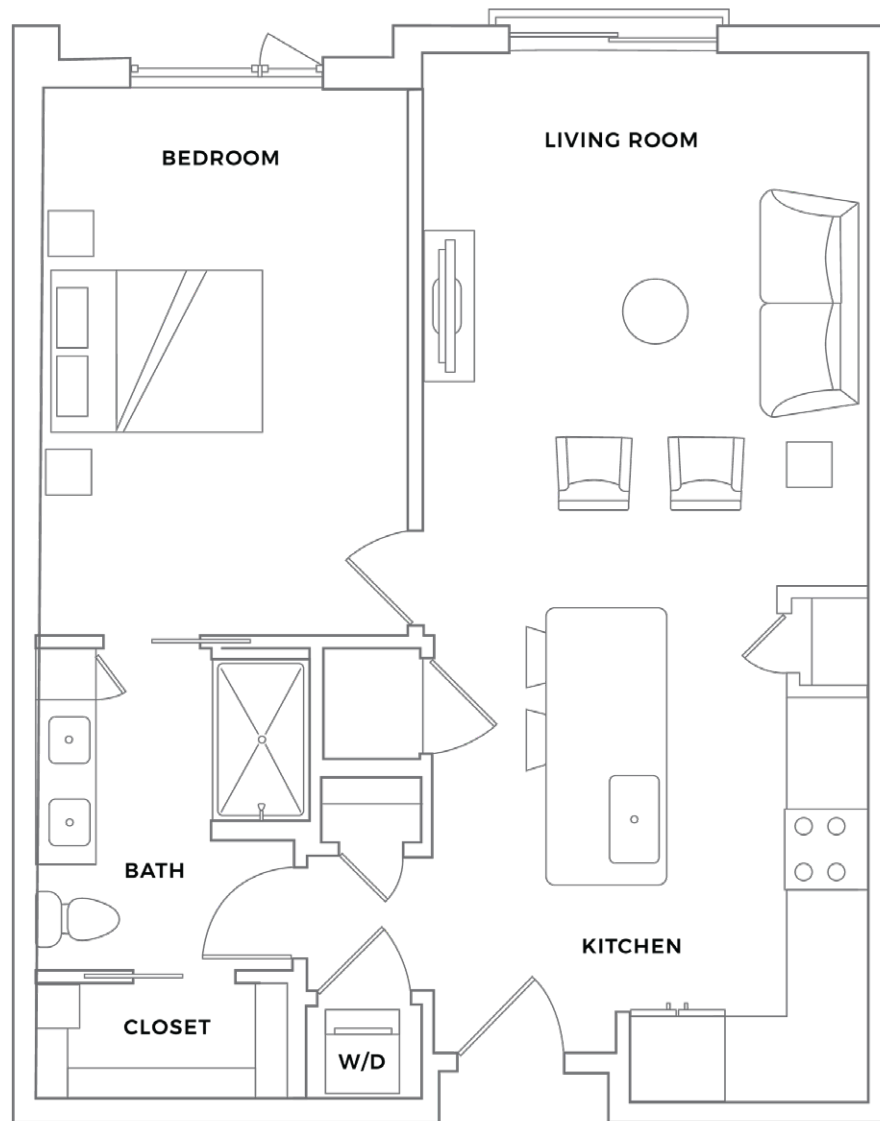

PEACE
RALEIGH APARTMENTS

BOYLAN

815- 865 SF

1 Bedroom

1 Bath

417 WEST PEACE STREET
RALEIGH, NC 27603

peaceraleighapartments.com

Information is believed to be accurate, but not warranted. Specifications, pricing and availability are subject to change without notice. See agent for details. Artist's renderings and floorplans are approximate only and are not meant to be exact depictions of the unit. Drawings are not to scale. Your selected floorplan may vary from this illustration due to design configuration and architectural styling. Not all features are available in every apartment. All square footages are approximate.