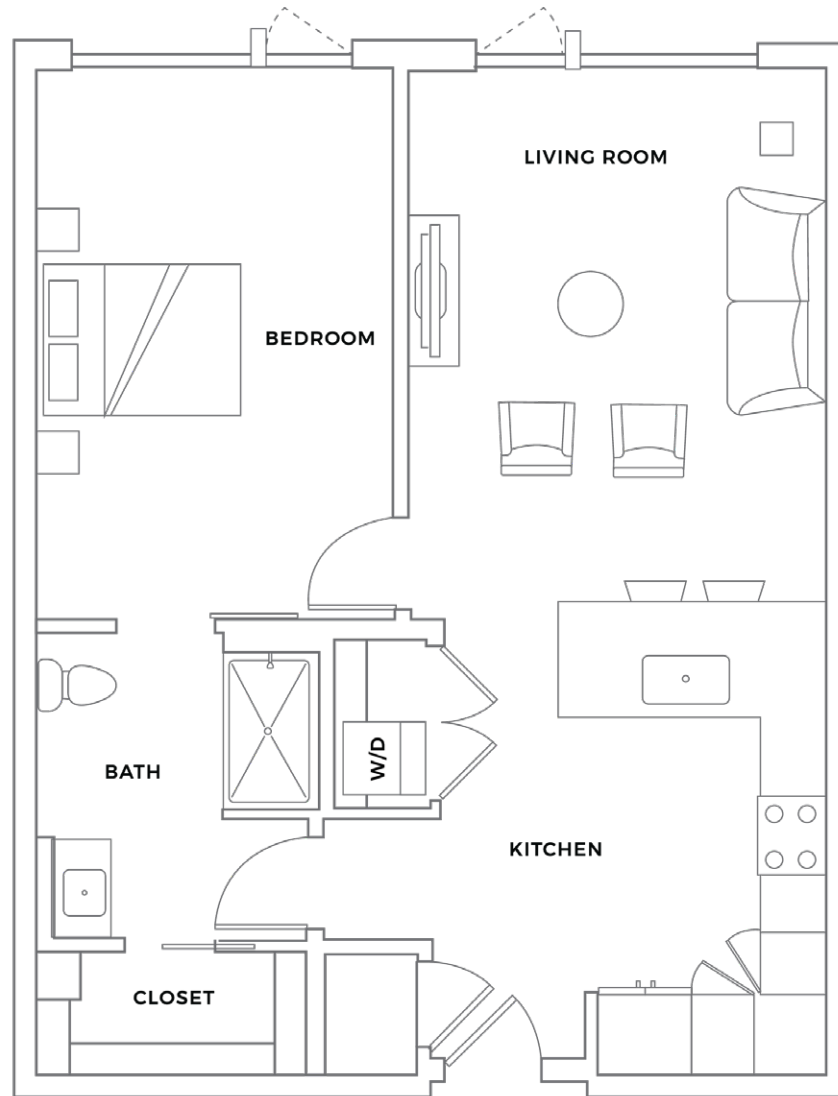

PEACE
RALEIGH APARTMENTS

EDENTON

815-870 SF

1 Bedroom

1 Bath

417 WEST PEACE STREET
RALEIGH, NC 27603

peaceraleighapartments.com

Information is believed to be accurate, but not warranted. Specifications, pricing and availability are subject to change without notice. See agent for details. Artist's renderings and floorplans are approximate only and are not meant to be exact depictions of the unit. Drawings are not to scale. Your selected floorplan may vary from this illustration due to design configuration and architectural styling. Not all features are available in every apartment. All square footages are approximate.