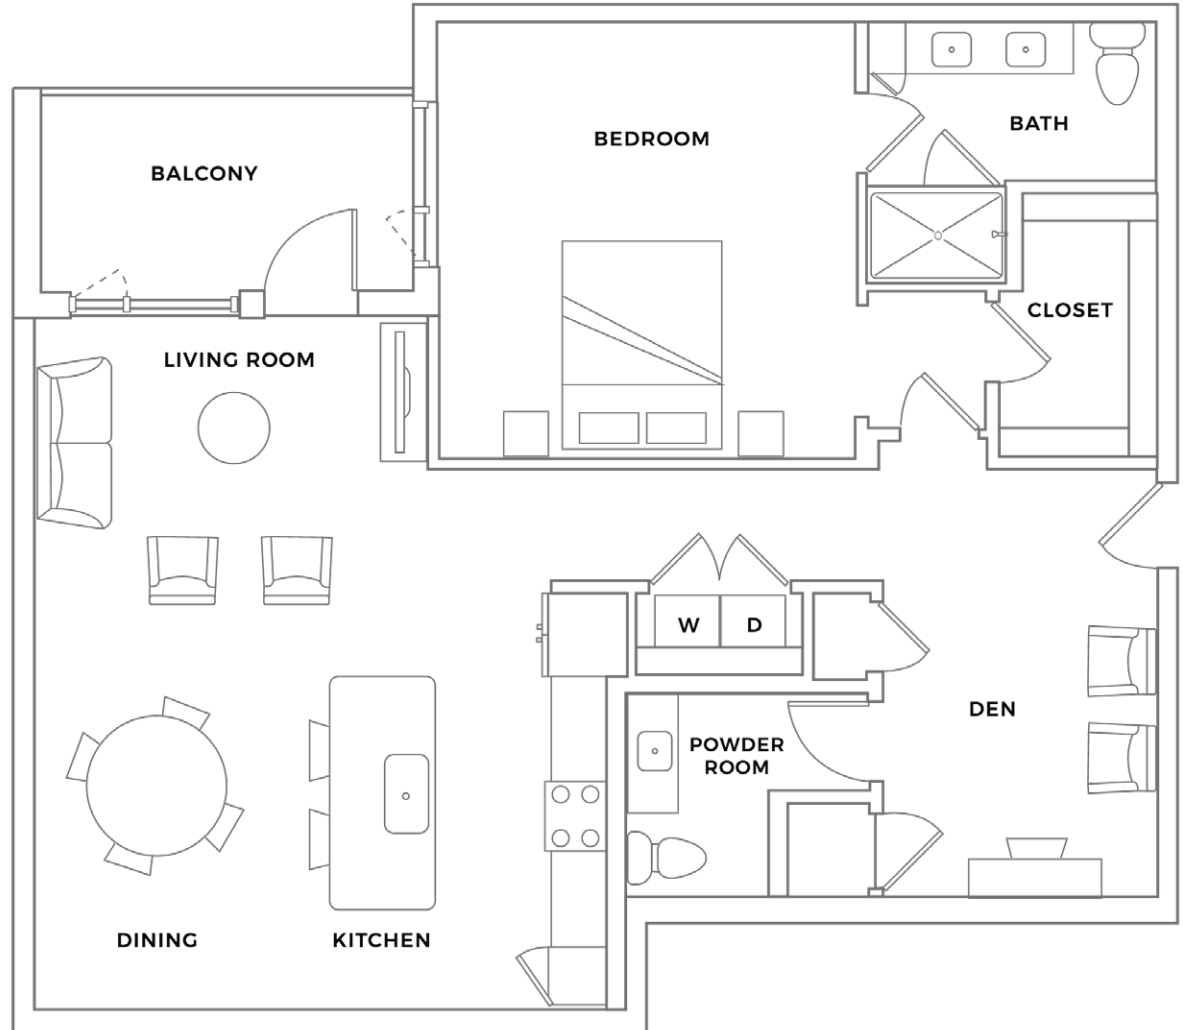

PEACE
RALEIGH APARTMENTS

WADE

1,260 SF

1 Bedroom + Den

1.5 Bath

417 WEST PEACE STREET
RALEIGH, NC 27603

peaceraleighapartments.com

Information is believed to be accurate, but not warranted. Specifications, pricing and availability are subject to change without notice. See agent for details. Artist's renderings and floorplans are approximate only and are not meant to be exact depictions of the unit. Drawings are not to scale. Your selected floorplan may vary from this illustration due to design configuration and architectural styling. Not all features are available in every apartment. All square footages are approximate.