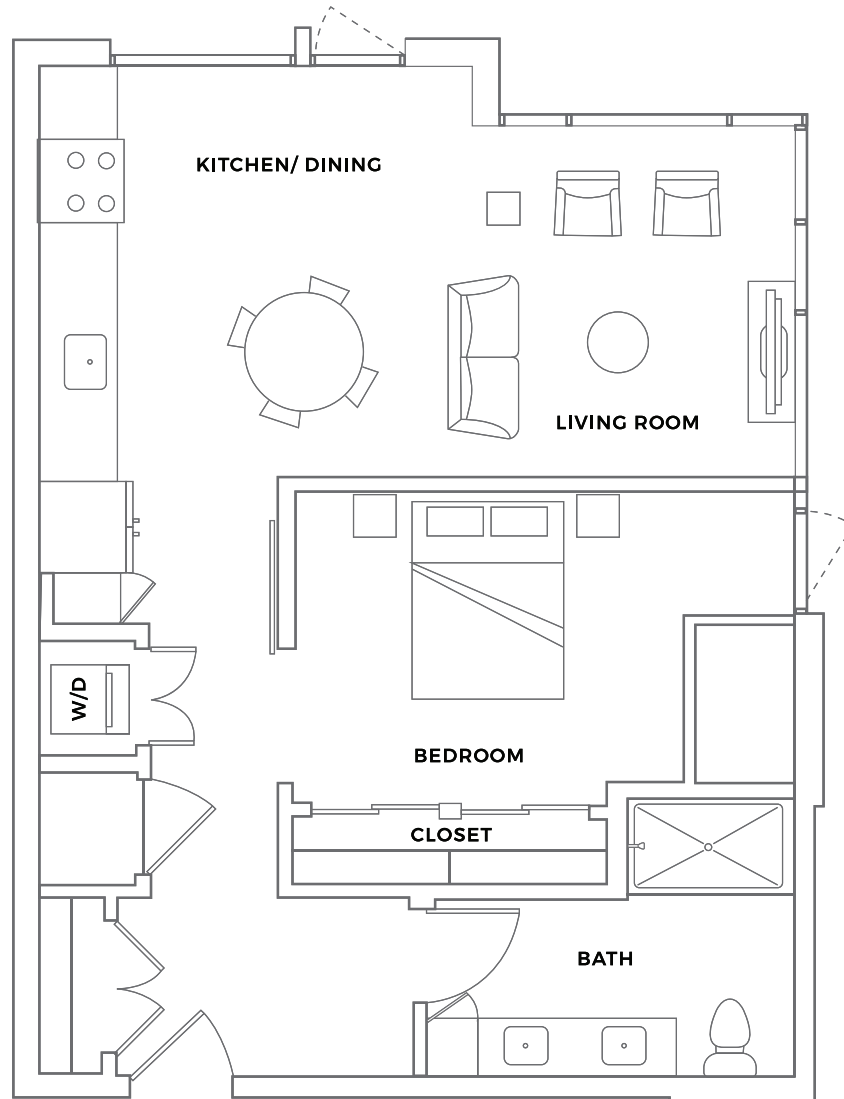

## BLOOMSBURY

710-745 SF

1 Bedroom

1 Bath

417 WEST PEACE STREET  
RALEIGH, NC 27603

[peaceraleighapartments.com](http://peaceraleighapartments.com)

Information is believed to be accurate, but not warranted. Specifications, pricing and availability are subject to change without notice. See agent for details. Artist's renderings and floorplans are approximate only and are not meant to be exact depictions of the unit. Drawings are not to scale. Your selected floorplan may vary from this illustration due to design configuration and architectural styling. Not all features are available in every apartment. All square footages are approximate.